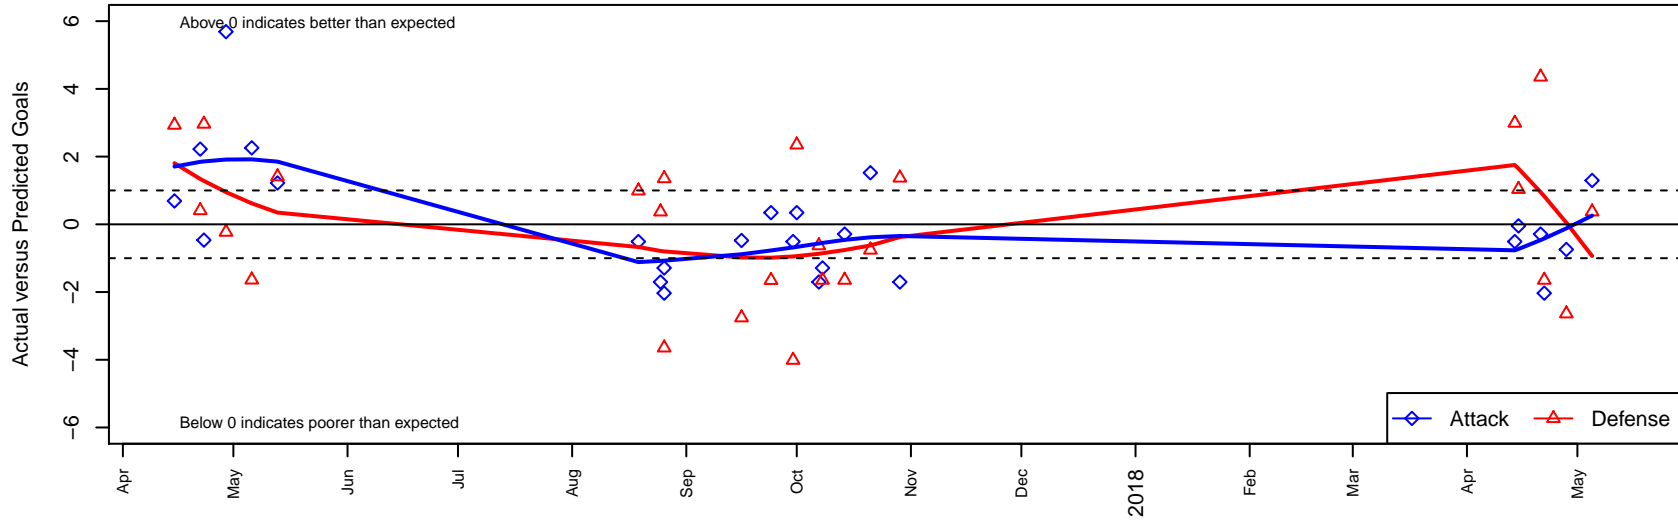

IEYSA Valor Maroon B03

Inland Empire YSA
 Cheney, WA
 B03 total strength=871
 attack=1.58 defense=1.03
 fall league = PSPL Copa 2 – East U15
 spr league = Spr PSPL EWA – '03 Copa 1 – East U15
 notes= Heiser 2016

alt names used:
 VALOR-HEISER (WA)
 IEYSA B03 Valor SC Maroon Heiser
 IEYSA B03 Valor SC Maroon DeFratis

Venues played:
 2016 Spr PSPL-Inland Copa Classic U14
 2017 PSPL Copa 2 – East U15
 2017 River City Challenge U15 (2003) U15
 2017 Spr PSPL EWA – '03 Copa 1 – East U15

IEYSA Valor Maroon B03
 Dots are actual minus expected GF (blue circles) and GA (red triangles).
 Blue line is smoothed change in attack strength. Red is smoothed change in defense strength.

**attack and defense variance (black dot)
relative to other teams
and top 10 in region**