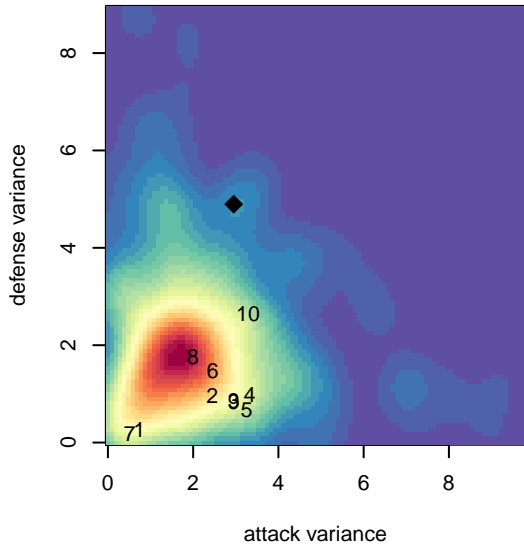

IEYSA Valor Maroon B03

Inland Empire YSA
 Cheney, WA
 B03 total strength=871
 attack=1.58 defense=1.03
 fall league = PSPL Copa 2 – East U15
 spr league = Spr PSPL EWA – '03 Copa 1 – East U15
 notes= Heiser 2016

IEYSA Valor Maroon B03
 Dots are actual minus expected GF (blue circles) and GA (red triangles).
 Blue line is smoothed change in attack strength. Red is smoothed change in defense strength.

**attack and defense variance (black dot)
relative to other teams
and top 10 in region**