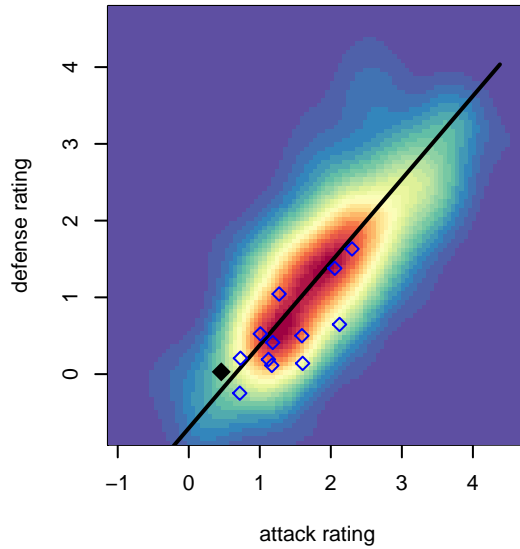

**attack and defense rating
relative to others at age
and all opponents in last 13 months**