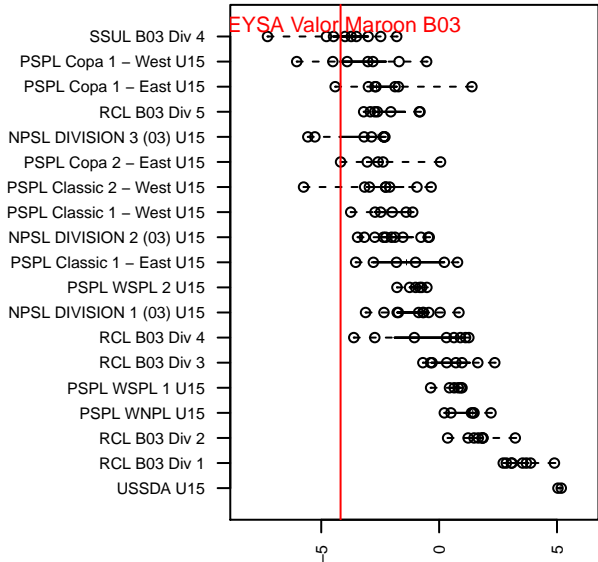

**attack and defense rating
relative to others at age
and all opponents in last 13 months**